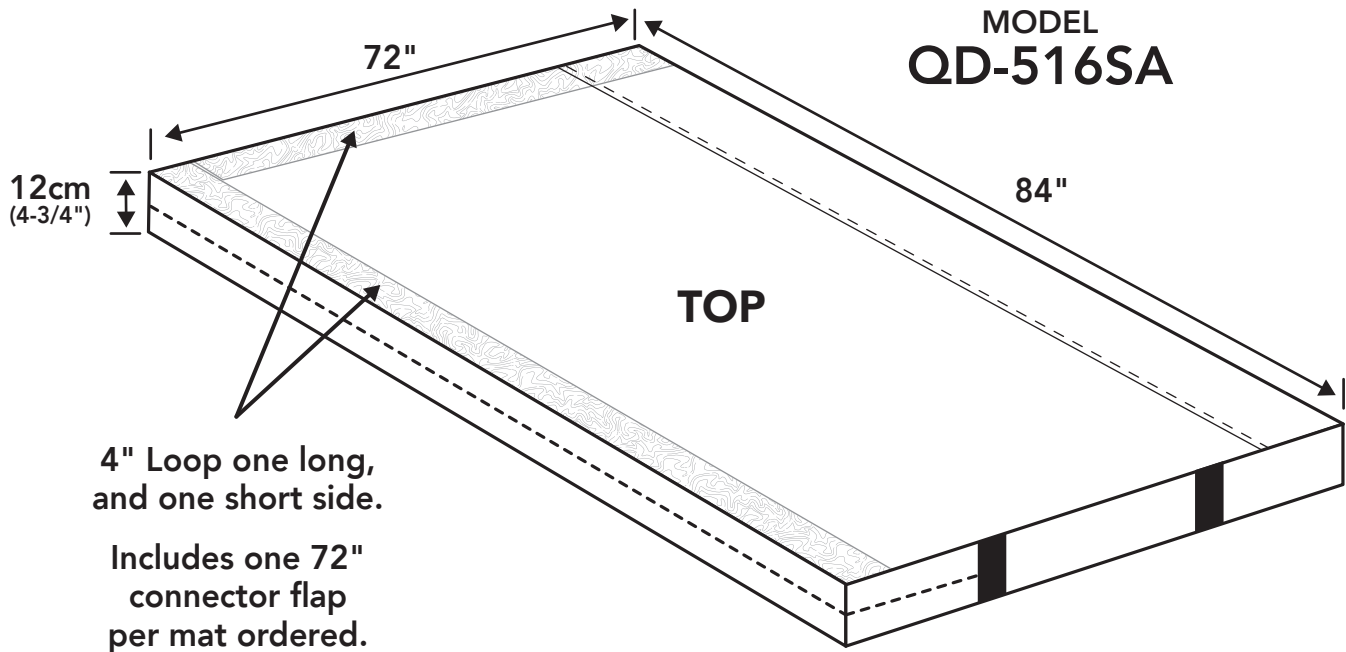

Quad Bar Mats For 6' Rails

Thickness: 12cm (4-3/4")
Filler: 1-3/8" Crosslink over 3-1/2" Polyfoam

⚠ IMPORTANT CONSUMER PRODUCT HAZARD WARNING — PLEASE READ!

Serious injury (including paralysis or death) could result from any activity involving motion, rotation, and/or height. All users of this equipment assume the risk of serious injury. Mats, pits, and padding cannot and do not eliminate hazards. This product should be used ONLY by properly trained and qualified participants under the supervision of a trained professional instructor. Do not allow use without proper supervision. Do not use a mat with tears, evidence of flattening, and/or other defects. Do not use apparatus with damaged, worn, and/or missing parts. Check for proper positioning of mats and apparatus before each use. Replace this label if it becomes damaged or illegible. This is not a toy.