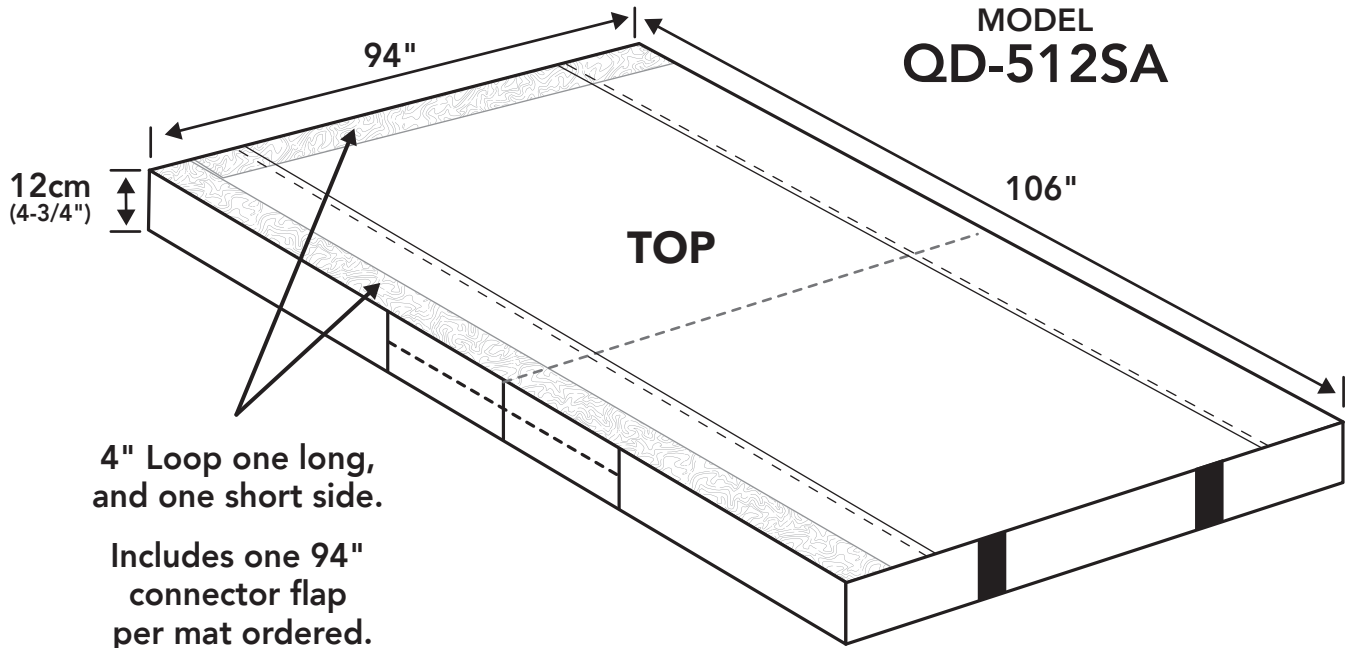

Folding Quad Bar Mats For 8' Rails

Thickness: 12cm (4-3/4")
Filler: 1-3/8" Crosslink over 3-1/2" Polyfoam

⚠ IMPORTANT CONSUMER PRODUCT HAZARD WARNING — PLEASE READ!

Serious injury (including paralysis or death) could result from any activity involving motion, rotation, and/or height. All users of this equipment assume the risk of serious injury. Mats, pits, and padding cannot and do not eliminate hazards. This product should be used ONLY by properly trained and qualified participants under the supervision of a trained professional instructor. Do not allow use without proper supervision. Do not use a mat with tears, evidence of flattening, and/or other defects. Do not use apparatus with damaged, worn, and/or missing parts. Check for proper positioning of mats and apparatus before each use. Replace this label if it becomes damaged or illegible. This is not a toy.